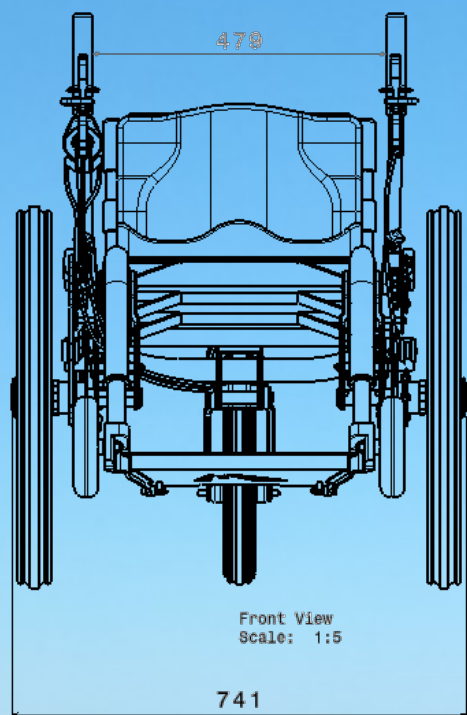

All dimensions are in (mm)

| | |
|--|-----------------------------------|
| Total Weight of Trike | 20 kg |
| Designed Max Weight of Rider | 100 kg |
| Overall Width | 74 cm |
| Mountain Bike Wheel Size | 24 inch |
| Seat Cushion Width | 400 mm |
| Seat Height from Ground | 465 mm |
| Seat Back Height | 483 mm |
| Seat Angle | 20 degrees |
| Seat Cushion | Removable Foam Cushion |
| Max and Min Footrest Height | 411 – 480 mm |
| Max and Min Seat Length | 447 – 487 mm |
| Seat Lap Belt | Optional Extra (no charge) |
| Foot straps | Optional Extra (no charge) |
| Aluminium frame | |
| Included as Standard: | |
| All Weather Hydraulic Brakes Avid DB1 | |
| Rock Shox Monarch Air Suspension | |