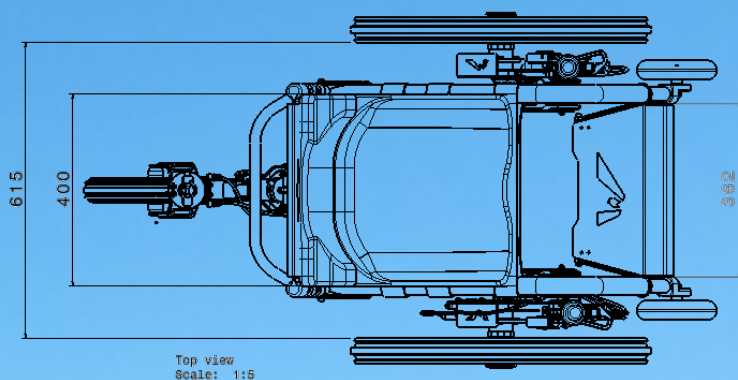

All dimensions are in (mm)

| | |
|--|-----------------------------------|
| Total Weight of Trike | 20 kg |
| Designed Max Weight of Rider | 100 kg |
| Overall Width | 74 cm |
| Mountain Bike Wheel Size | 24 inch |
| Seat Cushion Width | 400 mm |
| Seat Height from Ground | 465 mm |
| Seat Back Height | 483 mm |
| Seat Angle | 20 degrees |
| Seat Cushion | Removable Foam Cushion |
| Max and Min Footrest Height | 411 – 480 mm |
| Max and Min Seat Length | 447 – 487 mm |
| Seat Lap Belt | Optional Extra (no charge) |
| Foot straps | Optional Extra (no charge) |
| Aluminium frame | |
| Included as Standard: | |
| All Weather Hydraulic Brakes Avid DB1 | |
| Rock Shox Monarch Air Suspension | |