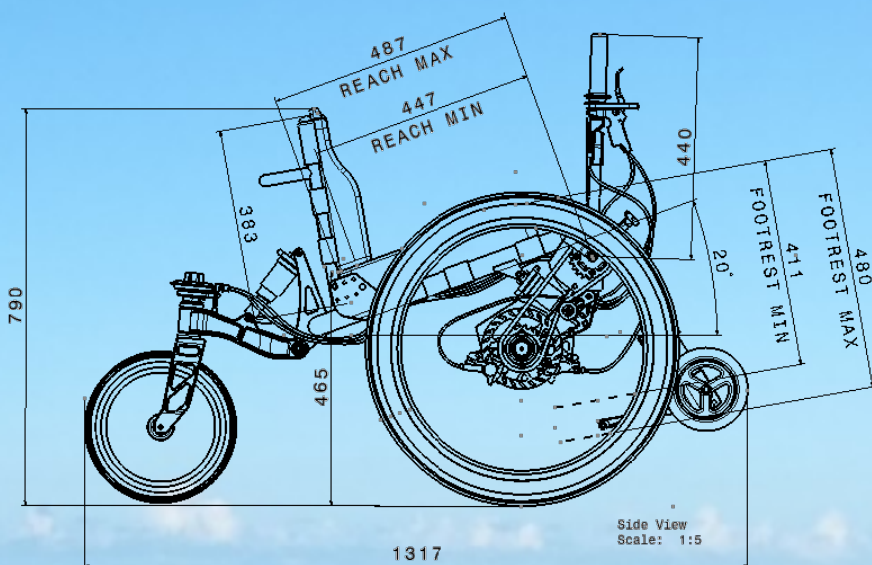

All dimensions are in (mm)

| | |
|--|-----------------------------------|
| Total Weight of Trike | 20 kg |
| Designed Max Weight of Rider | 100 kg |
| Overall Width | 74 cm |
| Mountain Bike Wheel Size | 24 inch |
| Seat Cushion Width | 400 mm |
| Seat Height from Ground | 465 mm |
| Seat Back Height | 483 mm |
| Seat Angle | 20 degrees |
| Seat Cushion | Removable Foam Cushion |
| Max and Min Footrest Height | 411 – 480 mm |
| Max and Min Seat Length | 447 – 487 mm |
| Seat Lap Belt | Optional Extra (no charge) |
| Foot straps | Optional Extra (no charge) |
| Aluminium frame | |
| Included as Standard: | |
| All Weather Hydraulic Brakes Avid DB1 | |
| Rock Shox Monarch Air Suspension | |